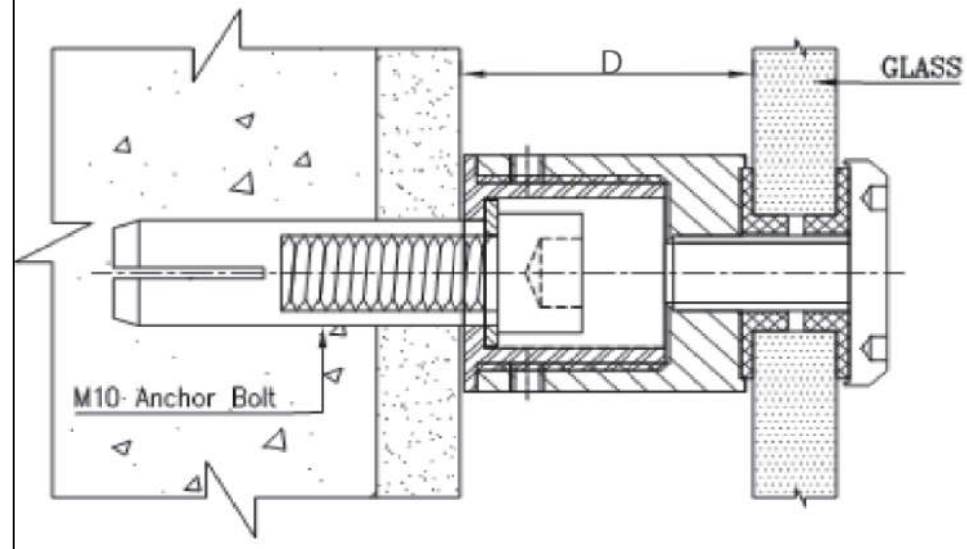

INTERIOR CONNECTOR SYSTEM

Fixed Single Point Connector
(Flat Head)
ID-GC1

D = 25-31mm
31-41mm
41-61mm

*Customise Length Upon Request.

INTERIOR CONNECTOR SYSTEM

Adjustable Single Point Connector
ID-A-GC1

INTERIOR CONNECTOR SYSTEM

Adjustable Glass Fin Connector
ID-AF-GC2

INTERIOR CONNECTOR SYSTEM

Adjustable Double Point Connector
ID-A-GC2

DORION Bulgaria
1750 Sofia, Bulgaria
4A "Stoyan Chomakov" Str.,
Ground Floor, Office 24
office@dorion.bg
www.dorion.bg