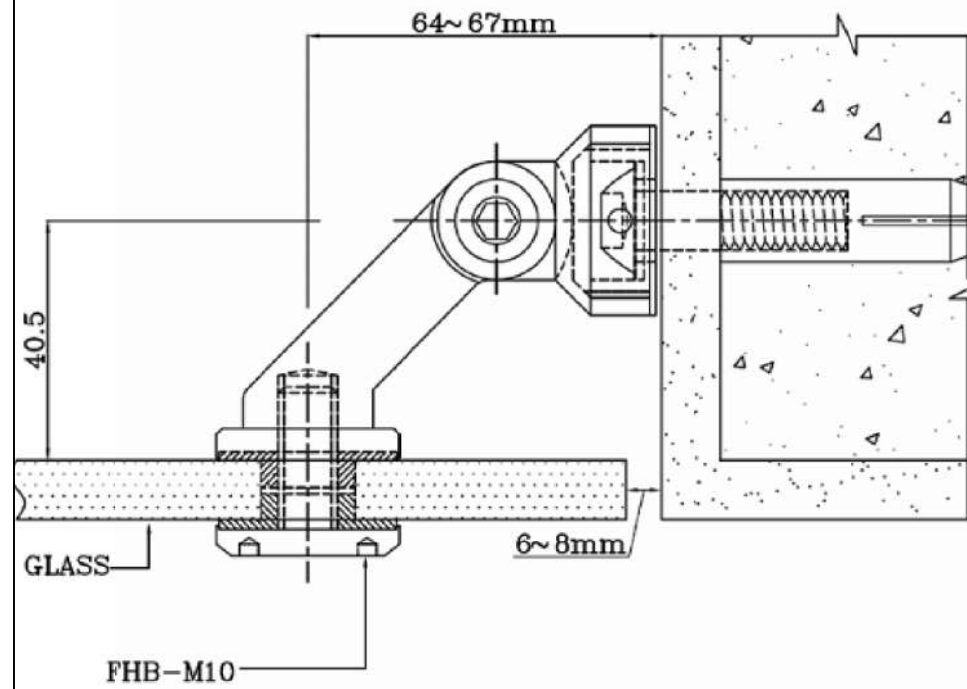

INTERIOR CONNECTOR SYSTEM

Fixed Single Point Connector
(Flat Head)
ID-GC1

D = 25-31mm
31-41mm
41-61mm

*Customise Length Upon Request.

INTERIOR CONNECTOR SYSTEM

Adjustable Single Point Connector
ID-A-GC1

INTERIOR CONNECTOR SYSTEM

Adjustable Glass Fin Connector
ID-AF-GC2

INTERIOR CONNECTOR SYSTEM

Adjustable Double Point Connector
ID-A-GC2

DORION Bulgaria
1750 Sofia, Bulgaria
4A "Stoyan Chomakov" Str.,
Ground Floor, Office 24
office@dorion.bg
www.dorion.bg