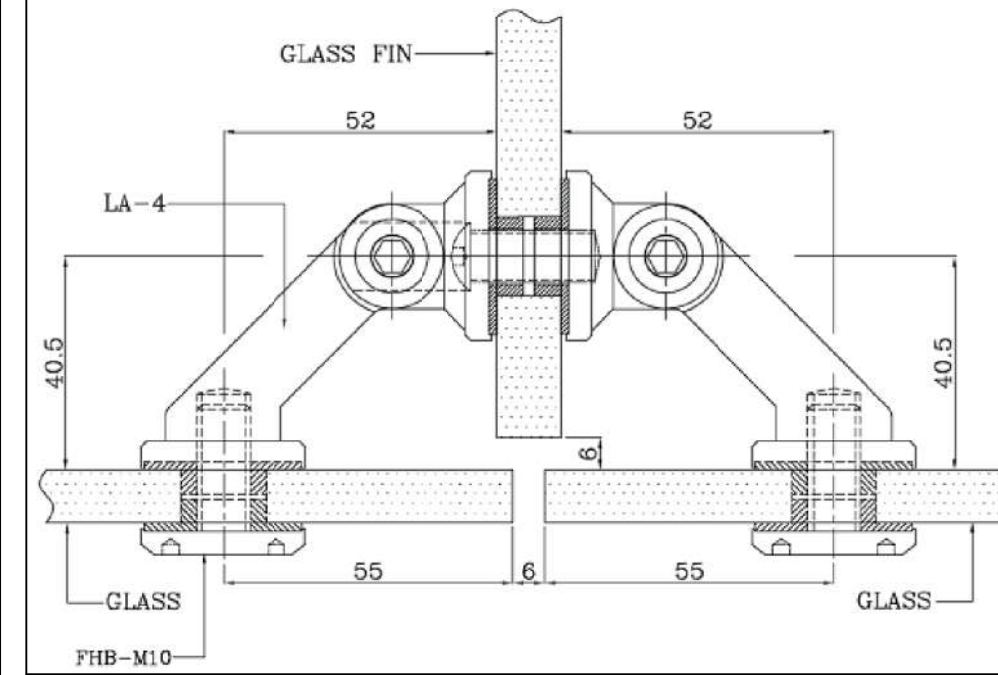

INTERIOR CONNECTOR SYSTEM

Fixed Single Point Connector
(Flat Head)
ID-GC1

D = 25-31mm
31-41mm
41-61mm

*Customise Length Upon Request.

INTERIOR CONNECTOR SYSTEM

Adjustable Single Point Connector
ID-A-GC1

INTERIOR CONNECTOR SYSTEM

Adjustable Glass Fin Connector
ID-AF-GC2

INTERIOR CONNECTOR SYSTEM

Adjustable Double Point Connector
ID-A-GC2

DORION Bulgaria
1750 Sofia, Bulgaria
4A "Stoyan Chomakov" Str.,
Ground Floor, Office 24
office@dorion.bg
www.dorion.bg