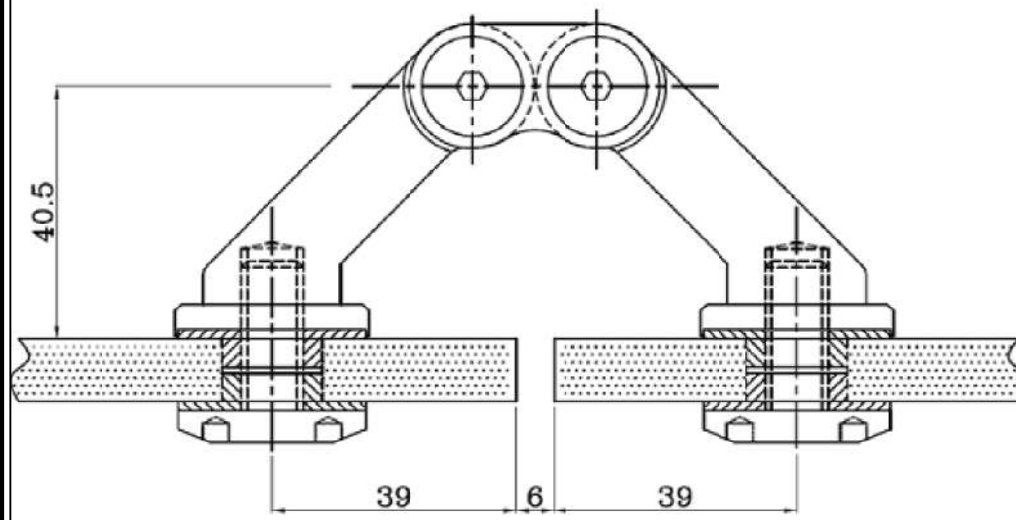

INTERIOR CONNECTOR SYSTEM

Fixed Single Point Connector
(Flat Head)
ID-GC1

D = 25-31mm
31-41mm
41-61mm

*Customise Length Upon Request.

INTERIOR CONNECTOR SYSTEM

Adjustable Single Point Connector
ID-A-GC1

INTERIOR CONNECTOR SYSTEM

Adjustable Glass Fin Connector
ID-AF-GC2

INTERIOR CONNECTOR SYSTEM

Adjustable Double Point Connector
ID-A-GC2

DORION Bulgaria
1750 Sofia, Bulgaria
4A "Stoyan Chomakov" Str.,
Ground Floor, Office 24
office@dorion.bg
www.dorion.bg