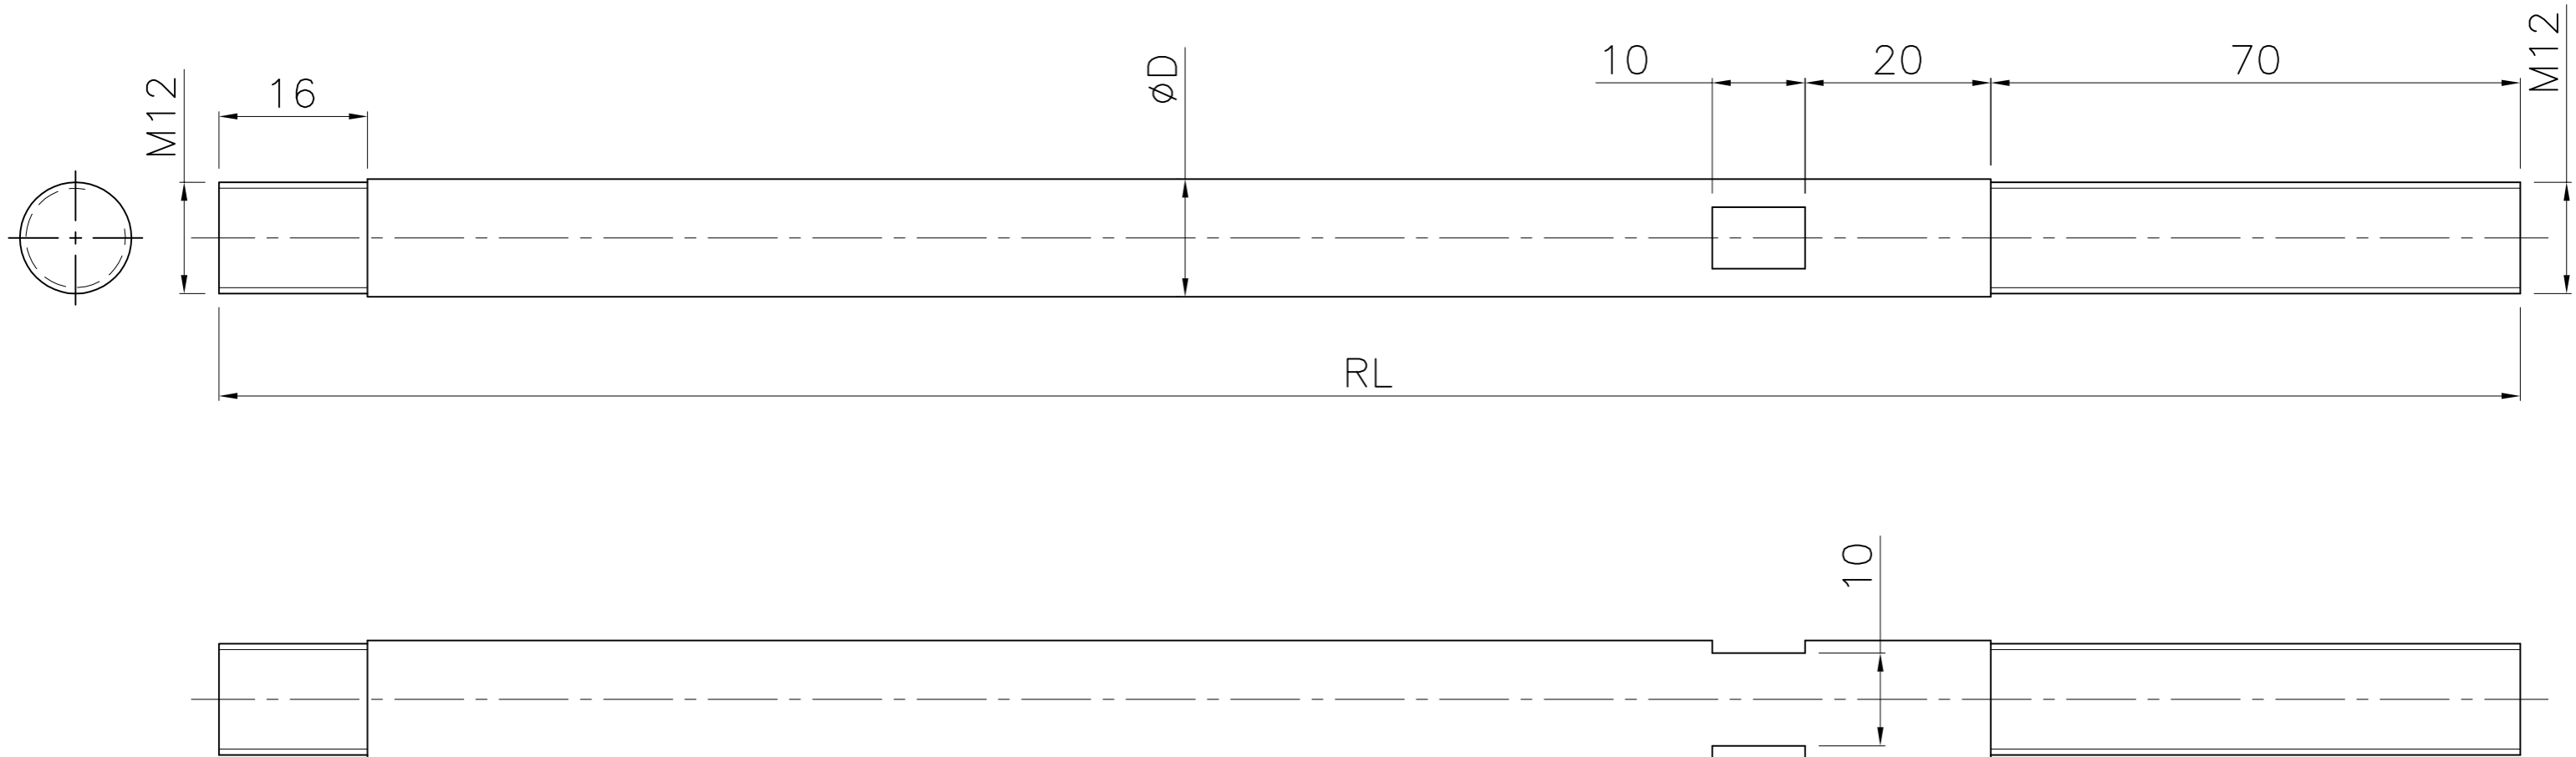

Canopy Part- Rod

Material: S.S 316

Finish:Hairline

TYPE	D(mm)	RL(mm)(No Snow)	RL(mm)(Snow)
1A	12	1010	1070
1B	12	1240	1320
1C	16	1520	1610

ALL DIMENSIONS ARE IN MM